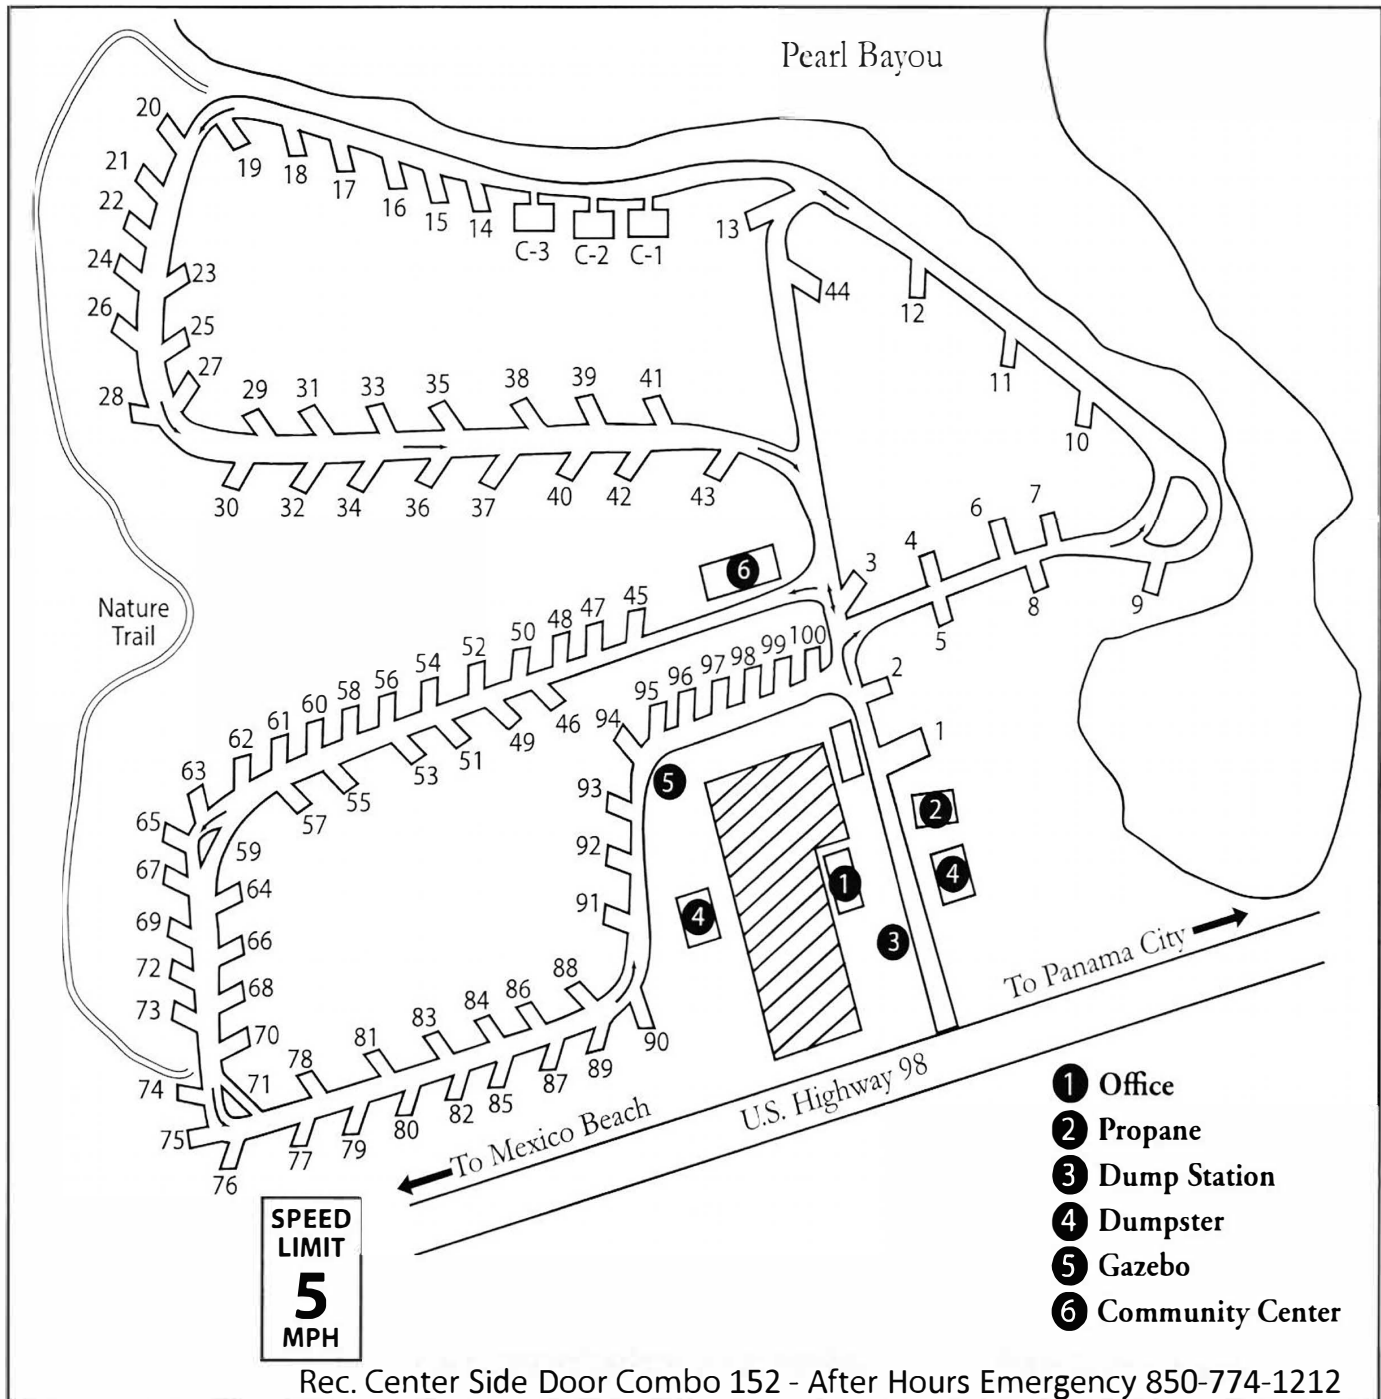

Tyndall AFB

"Just another day in paradise."

FamCamp

101 FamCamp Road
Tyndall AFB, FL 32403-1045

(850) 283-2245

Rec. Center Side Door Combo 152 - After Hours Emergency 850-774-1212